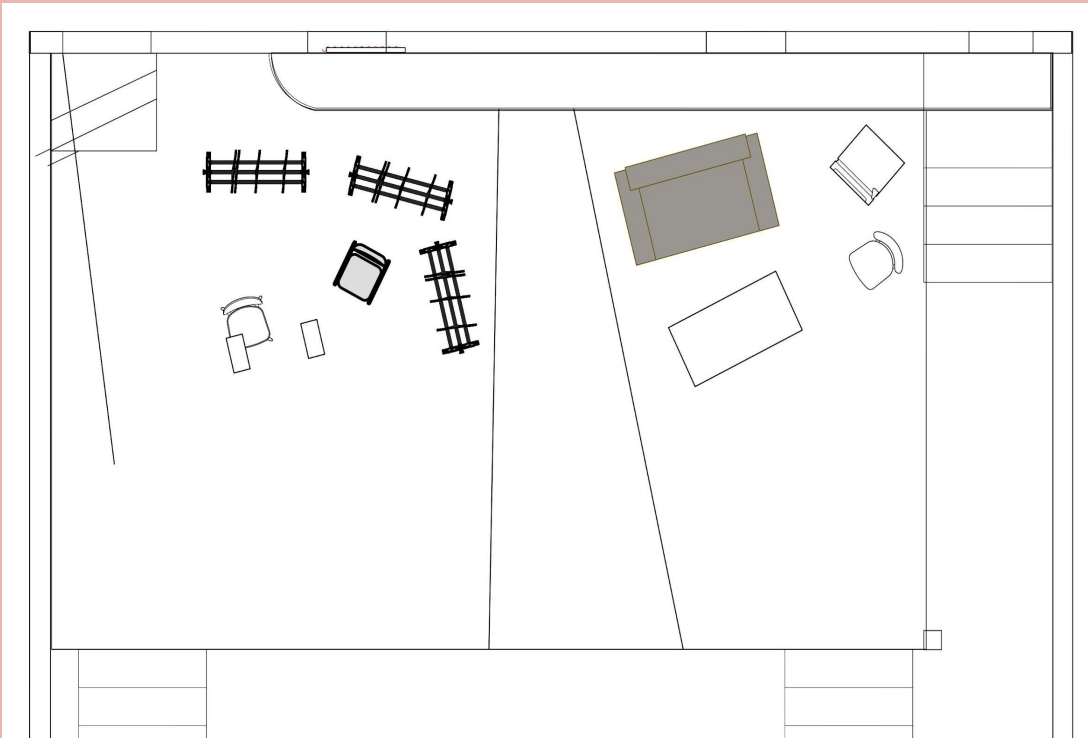

Annotated and Color
Coded layout →

Ground Plans and Rendering

The Legend of Georgia McBride - Scenic Designer & Paint Charge