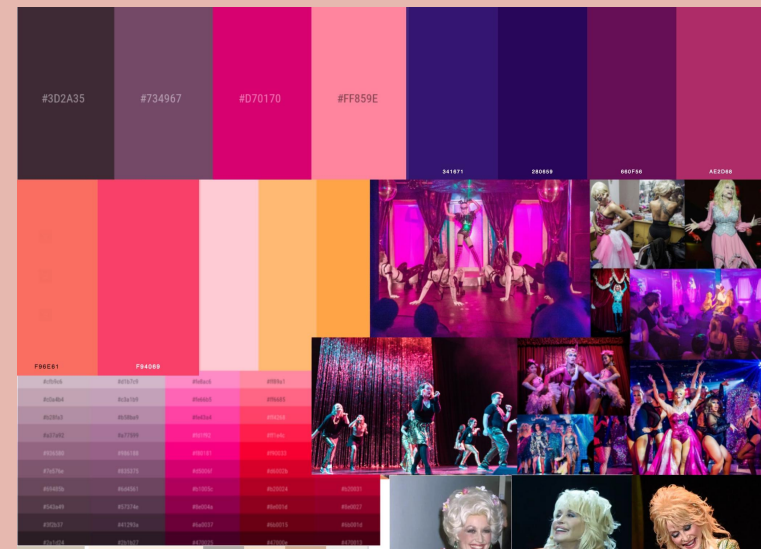

Photos By: Emma Tolley

*The Legend of Georgia McBride* - Scenic Designer & Paint Charge

Photos By: Emma Tolley

*The Legend of Georgia McBride* - Scenic Designer & Paint Charge

Photos By: Emma Tolley

*The Legend of Georgia McBride - Scenic Designer & Paint Charge*

*The Legend of Georgia McBride - Scenic Designer & Paint Charge*

Paint Elevations & Color Palettes  
(with research images)