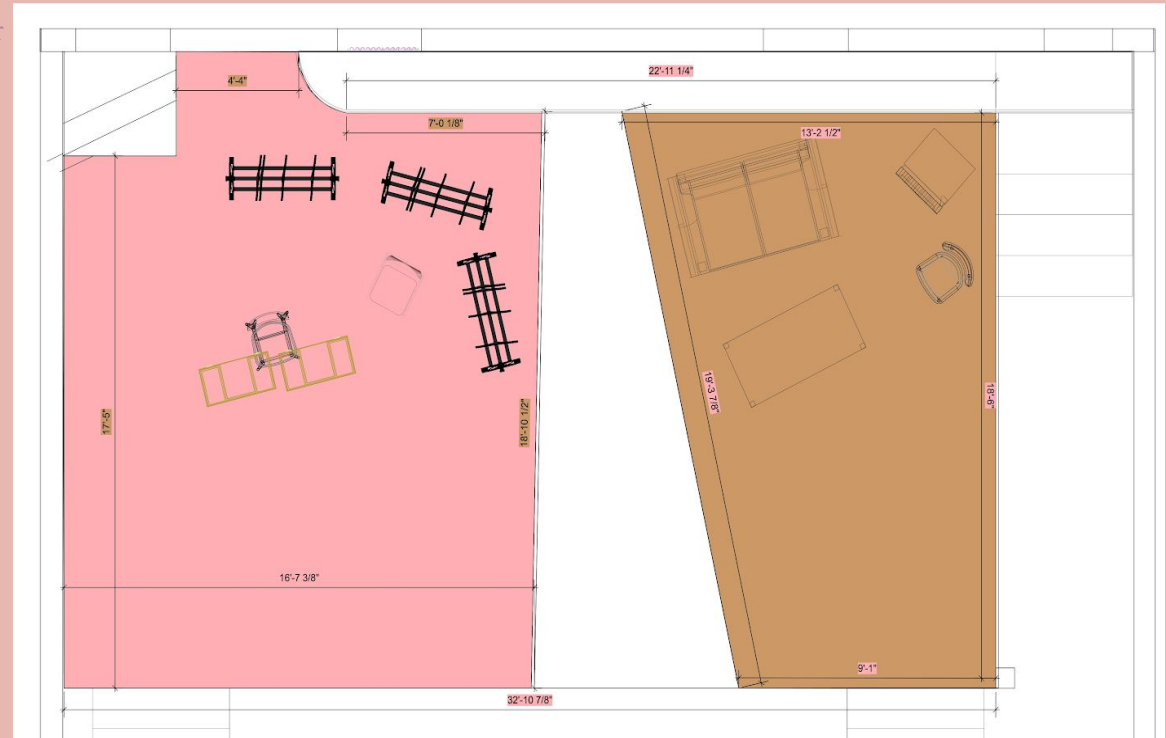

# *The Legend of Georgia McBride* - Scenic Designer & Paint Charge

Annotated and Color  
Coded layout →

Ground Plans and Rendering

*The Legend of Georgia McBride - Scenic Designer & Paint Charge*